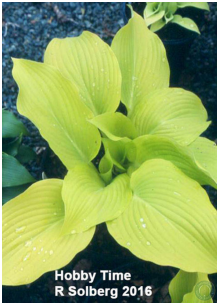

H. 'Hobby Time' (R) 2016

Status: Published

Registered Clump Photo

H. 'Hobby Time'

R. Solberg (ONIR)

Plant: 40in (101.6cm) diameter; 22in (55.9cm) high; upright; moderate growth rate

Leaf: 12in (30.5cm) long; 7in (17.8cm) wide; 8 to 9 vein pairs; yellow slightly rippled margins; slightly shiny on top; slightly shiny underneath; ovate with flat base; lightly folded and wavy overall.

Scape: N/A

Scape Bracts:

Flower: near white, ; Franklinton, NC; - -

Seed:

Clump History: original seedling; 4 years old; Franklinton, NC

Notable Characteristics: Large, bright yellow leaves that stay yellow throughout the season.