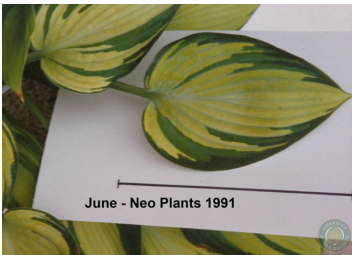

H. 'June' (R) 1991

Status: Published

Registered Clump Photo

Clump Photo

Registered Leaf Photo

Leaf Photo

Flower Photo

H. 'June'

Neo Plants Ltd (R)

Plant: 20in (50.8cm) diameter; 15in (38.1cm) high

Leaf: 6in (15.2cm) long; 3.5in (8.9cm) wide; 8 vein pairs; light yellow dark blue green, margins;
Select One

Scape: 16 to 0in (40.6 to 0.0cm) high