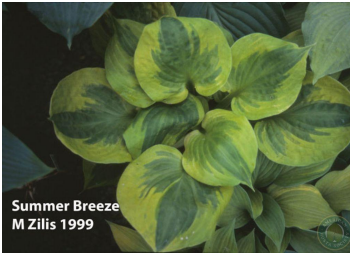

# H. 'Summer Breeze' (R) 1999

Status: Published

Registered Clump Photo

Clump Photo

Clump Photo

Leaf Photo

Leaf Photo

## H. 'Summer Breeze'

M. Zilis (OIR) J. Diesen (N)

**Plant:** 50in (127.0cm) diameter; 22in (55.9cm) high; mound-like

**Leaf:** 8.5in (21.6cm) long; 7in (17.8cm) wide; 10 to 12 vein pairs; dark green with 1.5in (3.8cm) wide, golden yellow, slightly rippled margins; dull on top; slightly shiny underneath; with cordate base

**Scape:** 20 to 36in (50.8 to 91.4cm) high; green

**Scape Bracts:**

**Flower:** 2in (5.1cm) long; pale lavender, ; tubular; Rochelle, IL; - -

**Seed:**

**Clump History:** 5 years old; Rochelle, IL

**Notable Characteristics:**