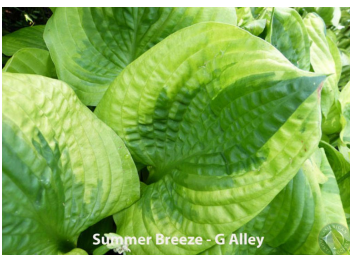

# H. 'Summer Breeze' (R) 1999

Status: Published

Registered Clump Photo

Clump Photo

Clump Photo

Leaf Photo

Leaf Photo

## H. 'Summer Breeze'

M. Zilis (OIR) J. Diesen (N)

**Plant:** 50in (127.0cm) diameter; 22in (55.9cm) high; mound-like

**Leaf:** 8.5in (21.6cm) long; 7in (17.8cm) wide; 10 to 12 vein pairs; dark green with 1.5in (3.8cm) wide, golden yellow, slightly rippled margins; dull on top; slightly shiny underneath; with cordate base

**Scape:** 20 to 36in (50.8 to 91.4cm) high; green

**Scape Bracts:**

**Flower:** 2in (5.1cm) long; pale lavender, ; tubular; Rochelle, IL; - -

**Seed:**

**Clump History:** 5 years old; Rochelle, IL

**Notable Characteristics:**