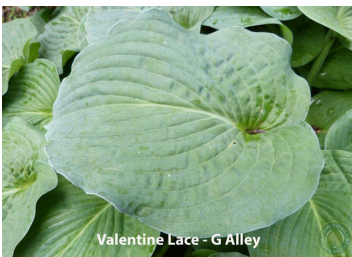

H. 'Valentine Lace' (R) 1970

Status: Published

Clump Photo

Clump Photo

Leaf Photo

Leaf Photo

Flower Photo

H. 'Valentine Lace'

M. Armstrong (R)

Plant: 24in (61.0cm) diameter; 13in (33.0cm) high

Leaf: 6in (15.2cm) long; 4.5in (11.4cm) wide; 9 vein pairs; medium green slight undulations margins

Scape: 18 to 0in (45.7 to 0.0cm) high

Scape Bracts:

Flower: lavender, ; Nebraska; - -

Seed:

Clump History: Nebraska

Notable Characteristics:

Pod Parent: Hybrid of H. nakaiana

Pollen Parent: N/A

Sport Parent: N/A