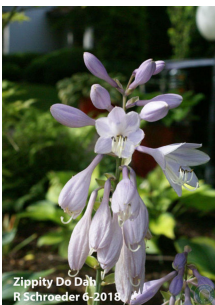

H. 'Zippity Do Dah' (R) 2000

Status: Published

Clump Photo

Clump Photo

Registered Leaf Photo

Leaf Photo

Flower Photo

H. 'Zippity Do Dah'

Walters Gardens, Inc. (ONIR)

Plant: 28in (71.1cm) diameter; 24in (61.0cm) high; mound; moderate growth rate

Leaf: 8in (20.3cm) long; 4.5in (11.4cm) wide; medium green creamy white, margins; dull on top; dull underneath; with rounded base

Scape: 22 to 28in (55.9 to 71.1cm) high; green

Scape Bracts:

Flower: 3in (7.6cm) long; medium lavender, ; tubular; Zeeland, MI; - -

Seed:

Clump History: Zeeland, MI

Notable Characteristics:

Pod Parent: N/A

Pollen Parent: N/A