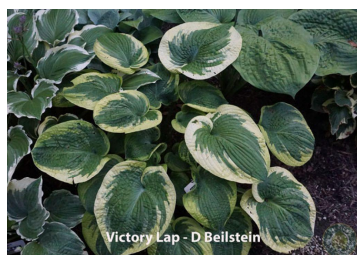

H. 'Victory Lap' (R) 2021

Status: Published

Registered Clump Photo

Registered Leaf Photo

Registered Leaf Photo

Registered Flower Photo

Registered Flower Photo

H. 'Victory Lap'

D. & M. Beilstein (ONIR)

Plant: 38in (96.5cm) diameter; 22in (55.9cm) high; upright; moderate growth rate

Leaf: 13in (33.0cm) long; 12in (30.5cm) wide; 17 to 18 vein pairs; medium green with 1.5in (3.8cm) wide, white, flat margins; dull on top; dull underneath; nearly round with cordate base; moderate corrugation and slight convex cupping overall

Scape: 36 to 38in (91.4 to 96.5cm) high; green

Scape Bracts: N/A

Flower: 1in (2.5cm) long; near white, ; tubular; Mansfield, OH; 6/20 - 7/1 - 7/10

Seed: sets viable seed, green pods

Clump History: original seedling; 4 years old; Mansfield, OH

Notable Characteristics: The wide white margin makes a full 'Victory Lap' around this hosta's very round, corrugated leaves.

Pod Parent: U-2-55-1 sdlg

Pollen Parent: H. 'Blue Mammoth'

Sport Parent: N/A

Seasonal Color Change: N/A