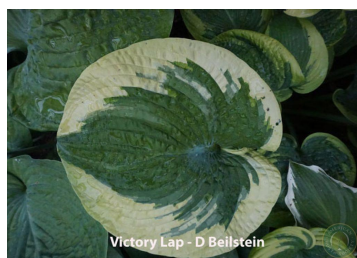

H. 'Victory Lap' (R) 2021

Status: Published

Registered Clump Photo

Registered Leaf Photo

Registered Leaf Photo

Registered Flower Photo

Registered Flower Photo

H. 'Victory Lap'

D. & M. Beilstein (ONIR)

Plant: 38in (96.5cm) diameter; 22in (55.9cm) high; upright; moderate growth rate

Leaf: 13in (33.0cm) long; 12in (30.5cm) wide; 17 to 18 vein pairs; medium green with 1.5in (3.8cm) wide, white, flat margins; dull on top; dull underneath; nearly round with cordate base; moderate corrugation and slight convex cupping overall

Scape: 36 to 38in (91.4 to 96.5cm) high; green

Scape Bracts: N/A

Flower: 1in (2.5cm) long; near white, ; tubular; Mansfield, OH; 6/20 - 7/1 - 7/10

Seed: sets viable seed, green pods

Clump History: original seedling; 4 years old; Mansfield, OH

Notable Characteristics: The wide white margin makes a full 'Victory Lap' around this hosta's very round, corrugated leaves.

Pod Parent: U-2-55-1 sdlg

Pollen Parent: H. 'Blue Mammoth'

Sport Parent: N/A

Seasonal Color Change: N/A