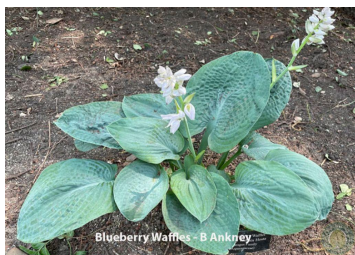

H. 'Blueberry Waffles' (R) 2008 2009

Status: Published

Registered Clump Photo

Clump Photo

Clump Photo

Registered Leaf Photo

Leaf Photo

H. 'Blueberry Waffles'

S. Brown (ONIR)

Plant: 68in (172.7cm) diameter; 30in (76.2cm) high; mound-like; moderate growth rate

Leaf: 15in (38.1cm) long; 12.5in (31.8cm) wide; 18 vein pairs; intensely blue-green slightly rippled margins; glaucous bloom on top; glaucous bloom underneath; broadly ovate with cordate base; intensely corrugated

Scope: 29 to 0in (73.7 to 0.0cm) high; green

Scape Bracts:

Flower: 1.75in (4.4cm) long; near white to pale lavender, slight lavender striping; tubular; Grand Rapids, MI; 7/6 - 7/15 -

Seed: sets viable seeds, green pods

Clump History: the original seedling; 6 years old; Grand Rapids, MI

Notable Characteristics: intense waffling, heavy wax, color close to blue berries

Pod Parent: H. 'Spilt Milk'

Pollen Parent: H. 'Abiqua Drinking Gourd'