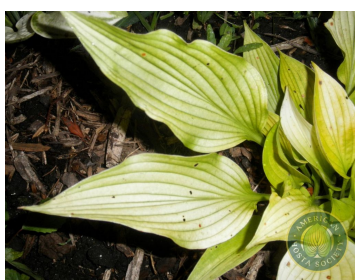

H. 'Zippity Zee Zaw' (R) 2024

Status: Published

Registered Clump Photo

Registered Clump Photo

Registered Leaf Photo

Registered Leaf Photo

Registered Flower Photo

H. 'Zippity Zee Zaw'

M. Dammen (ONIR)

Plant: 18in (45.7cm) diameter; 9in (22.9cm) high; mound-like; slow growth rate

Leaf: 6in (15.2cm) long; 2.5in (6.4cm) wide; 6 to 7 vein pairs; yellow to chartreuse slightly rippled margins; dull on top; dull underneath; narrowly ovate with tapered base; lightly folded overall.

Scape: 12 to 13in (30.5 to 33.0cm) high; medium green

Scape Bracts: N/A

Flower: 1.5in (3.8cm) long; medium lavender, ; bell-shaped; Hollandale, MN; 8/6 - 8/18 - 8/25

Seed: seed set not provided

Clump History: original seedling; 6 years old; Hollandale, MN

Notable Characteristics: Intense yellow early, slowly changing to chartreuse, then faded pale chartreuse with visible green veins.

Pod Parent: H. 'Hacksaw'

Pollen Parent: OP

Sport Parent: N/A

Seasonal Color Change: slow change throughout the season from yellow to faded chartreuse